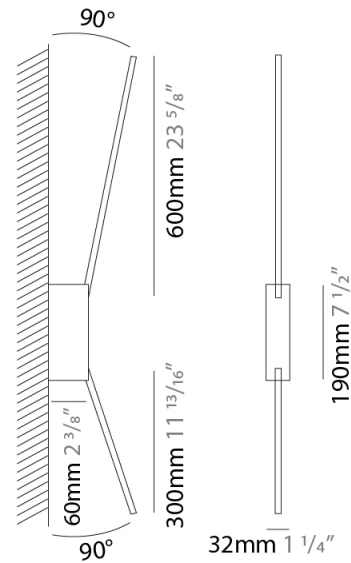

GENERAL

Series: Spillo
 Subseries: Spillo 1 Rod
 Brand: Icone
 Division: Design
 Mounting Type: Surface
 Mounting Location: Wall
 Subcategory: Ambient

PHYSICAL

Shape: Rectangle
 Width (mm): 32
 Width (in): 1 1/4
 Height (mm): 500
 Height (in): 19 11/16
 Extension (mm): 460
 Extension (in): 18 1/8
 Light Distribution: Direct / Indirect
 Fixture Finish: WHI / WHC / BLK / BGD
 Fixture Material: Brass

GENERAL

Series: Spillo
 Subseries: Spillo 2 Rod
 Brand: Icone
 Division: Design
 Mounting Type: Surface
 Mounting Location: Wall
 Subcategory: Ambient

PHYSICAL

Shape: Rectangle
 Width (mm): 32
 Width (in): 1 1/4
 Height (mm): 1090
 Height (in): 42 15/16
 Extension (mm): 660
 Extension (in): 26
 Light Distribution: Direct / Indirect
 Fixture Finish: WHI / WHC / BLK / BGD
 Fixture Material: Brass

LED

Color Temperature (°K): 2700 / 3000
 Nominal Lumen (lm): 990
 CRI: >90 CRI
 Lamp Life (hrs): 50000

OPTICAL

Adjustability: Tilt 90°

RATINGS AND CERTIFICATIONS

Certified By: Certified for North American Standards
 IP rating: IP20