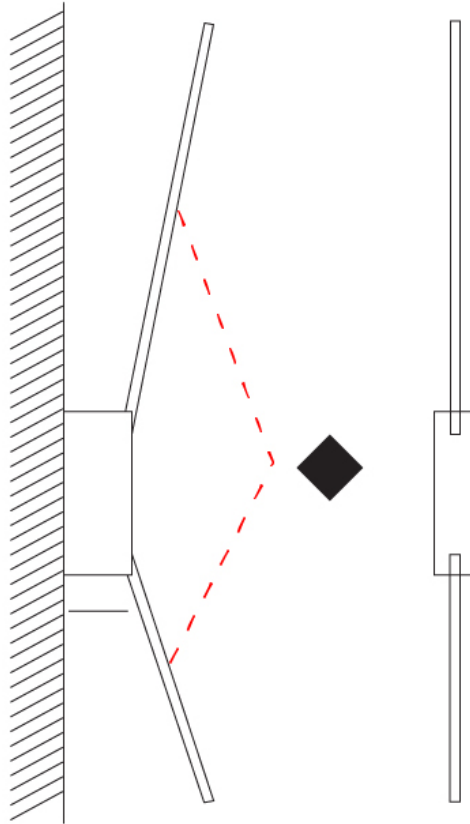

GENERAL

Series: Spillo
 Subseries: Spillo 1 Rod
 Brand: Icone
 Division: Design
 Mounting Type: Surface
 Mounting Location: Wall
 Subcategory: Ambient

PHYSICAL

Shape: Rectangle
 Width (mm): 32
 Width (in): 1 1/4
 Height (mm): 500
 Height (in): 19 11/16
 Extension (mm): 460
 Extension (in): 18 1/8
 Light Distribution: Direct / Indirect
 Fixture Finish: WHI / WHC / BLK / BGD
 Fixture Material: Brass

SPILLO 2 ROD SURFACE

D42046-

PROJECT _____

TYPE _____

SPECIFIER _____

QUANTITY _____

DATE _____

D