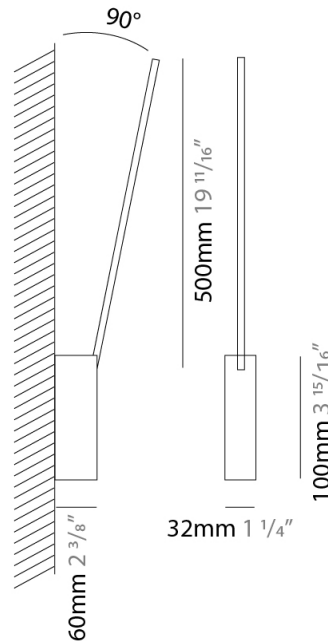

GENERAL

Series: Spillo
 Subseries: Spillo 1 Rod
 Brand: Icone
 Division: Design
 Mounting Type: Surface
 Mounting Location: Wall
 Subcategory: Ambient

PHYSICAL

Shape: Rectangle
 Width (mm): 32
 Width (in): 1 1/4
 Height (mm): 500
 Height (in): 19 11/16
 Extension (mm): 460
 Extension (in): 18 1/8
 Light Distribution: Direct / Indirect
 Fixture Finish: WHI / WHC / BLK / BGD
 Fixture Material: Brass

LED

Color Temperature (°K): 2700 / 3000
 Nominal Lumen (lm): 440
 CRI: >90 CRI
 Lamp Life (hrs): 50000

OPTICAL

Adjustability: Tilt 90°

RATINGS AND CERTIFICATIONS

Certified By: Certified for North American Standards
 IP rating: IP20

SPILLO 1 ROD SURFACE

D42034-

PROJECT
TYPE
SPECIFIER
QUANTITY
DATE

D

SPILLO 2 ROD SURFACE

D42046- -

base number Color Finish
 Temperature Options

PROJECT
TYPE
SPECIFIER
QUANTITY
DATE

GENERAL

Series: Spillo
 Subseries: Spillo 2 Rod
 Brand: Icone
 Division: Design
 Mounting Type: Surface
 Mounting Location: Wall
 Subcategory: Ambient

PHYSICAL

Shape: Rectangle
 Width (mm): 32
 Width (in): 1 1/4
 Height (mm): 1090
 Height (in): 42 15/16
 Extension (mm): 660
 Extension (in): 26
 Light Distribution: Direct / Indirect
 Fixture Finish: WHI / WHC / BLK / BGD
 Fixture Material: Brass