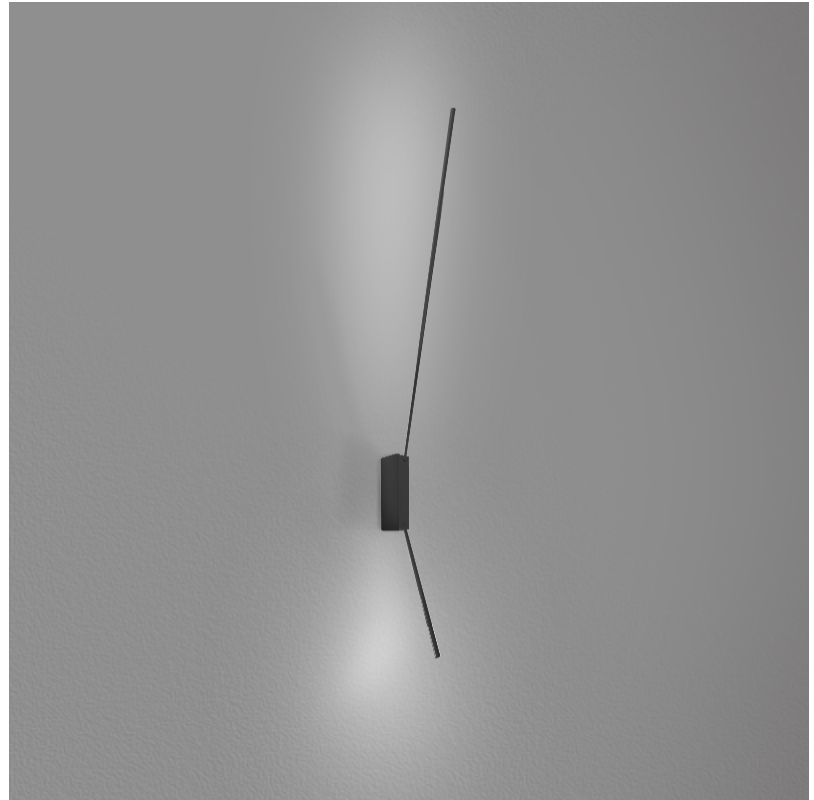

PROJECT	
TYPE	
SPECIFIER	
QUANTITY	
DATE	

SPILLO 1 ROD SURFACE

D42034- -

base number
 Color Temperature Finish Options

- To build a product code in our configurator select the specify button on the base model # product page
- To build a manual product code on this datasheet choose from the options listed below in blue font and add the suffix to the base model #

GENERAL

Series: Spillo
 Subseries: Spillo 1 Rod
 Brand: Icone
 Division: Design
 Mounting Type: Surface
 Mounting Location: Wall
 Subcategory: Ambient

PHYSICAL

Shape: Rectangle
 Width (mm): 32
 Width (in): 1 1/4
 Height (mm): 500
 Height (in): 19 11/16
 Extension (mm): 460
 Extension (in): 18 1/8
 Light Distribution: Direct / Indirect
 Fixture Finish: WHI / WHC / BLK / BGD
 Fixture Material: Brass

GENERAL

Series: Spillo
 Subseries: Spillo 2 Rod
 Brand: Icone
 Division: Design
 Mounting Type: Surface
 Mounting Location: Wall
 Subcategory: Ambient

PHYSICAL

Shape: Rectangle
 Width (mm): 32
 Width (in): 1 1/4
 Height (mm): 1090
 Height (in): 42 15/16
 Extension (mm): 660
 Extension (in): 26
 Light Distribution: Direct / Indirect
 Fixture Finish: WHI / WHC / BLK / BGD
 Fixture Material: Brass

LED

Color Temperature (°K): 2700 / 3000
 Nominal Lumen (lm): 990
 CRI: >90 CRI
 Lamp Life (hrs): 50000

OPTICAL

Adjustability: Tilt 90°

RATINGS AND CERTIFICATIONS

Certified By: Certified for North American Standards
 IP rating: IP20